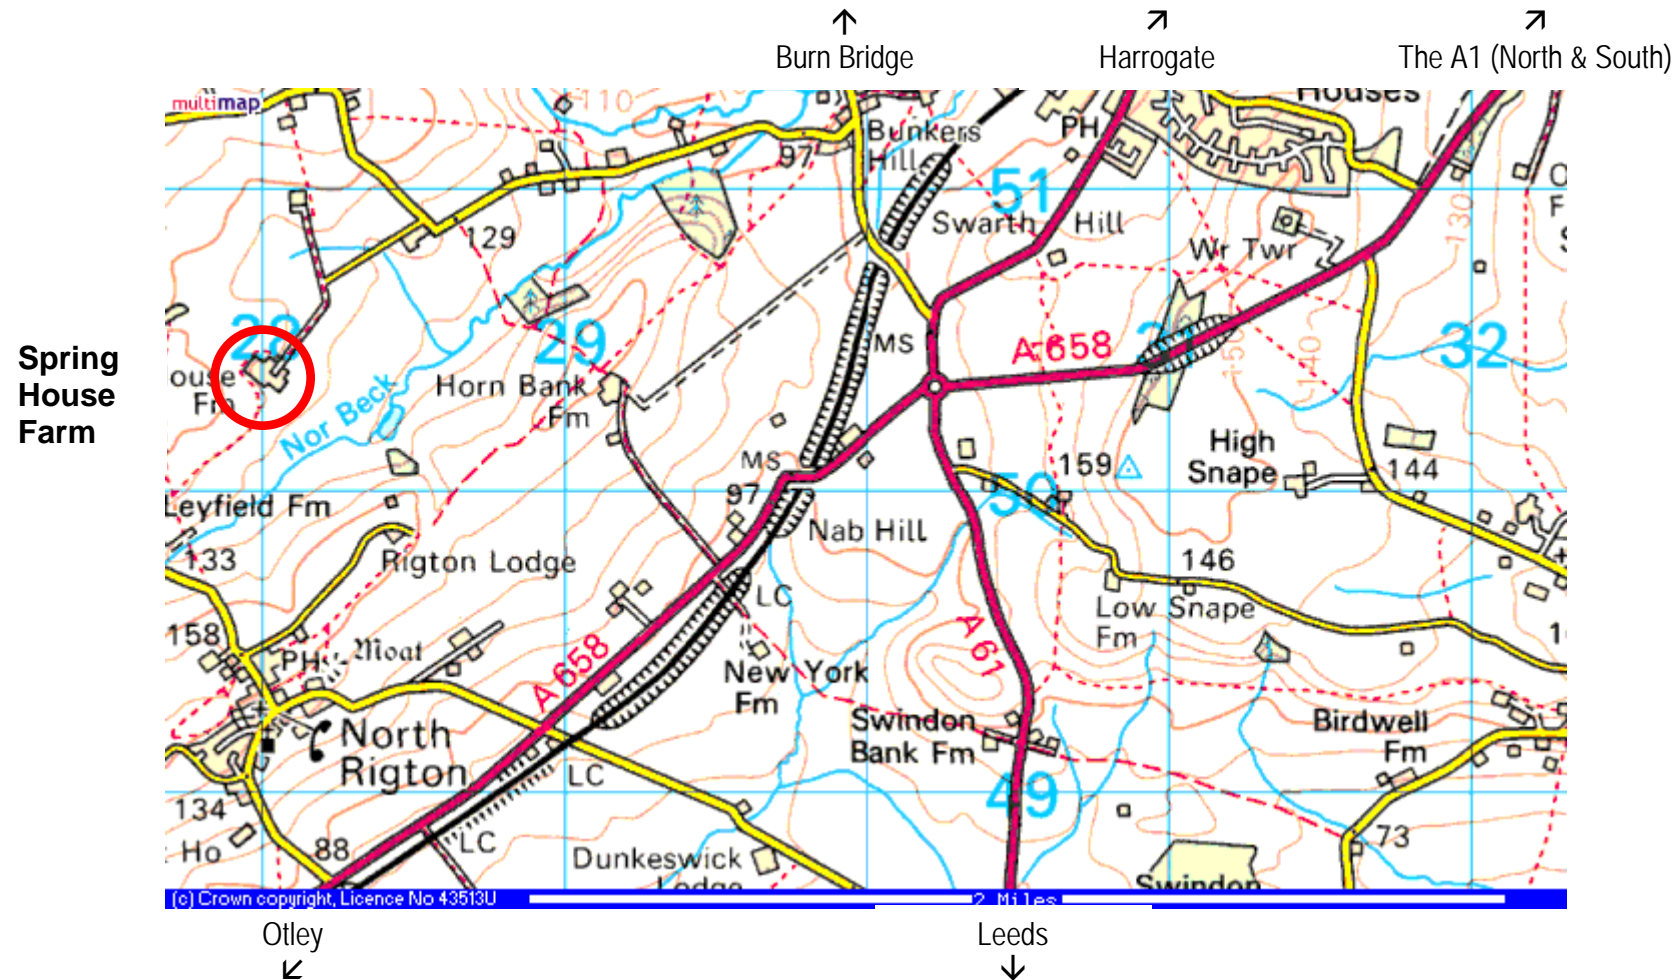

Directions to Harrogate Riding & Language Centre

Spring House Farm

Burn Bridge, Harrogate, HG3 1PW

Telephone + 00 44 (1) 423 87 18 94

Harrogate Riding
& LANGUAGE CENTRE

Directions to Harrogate Riding & Language Centre