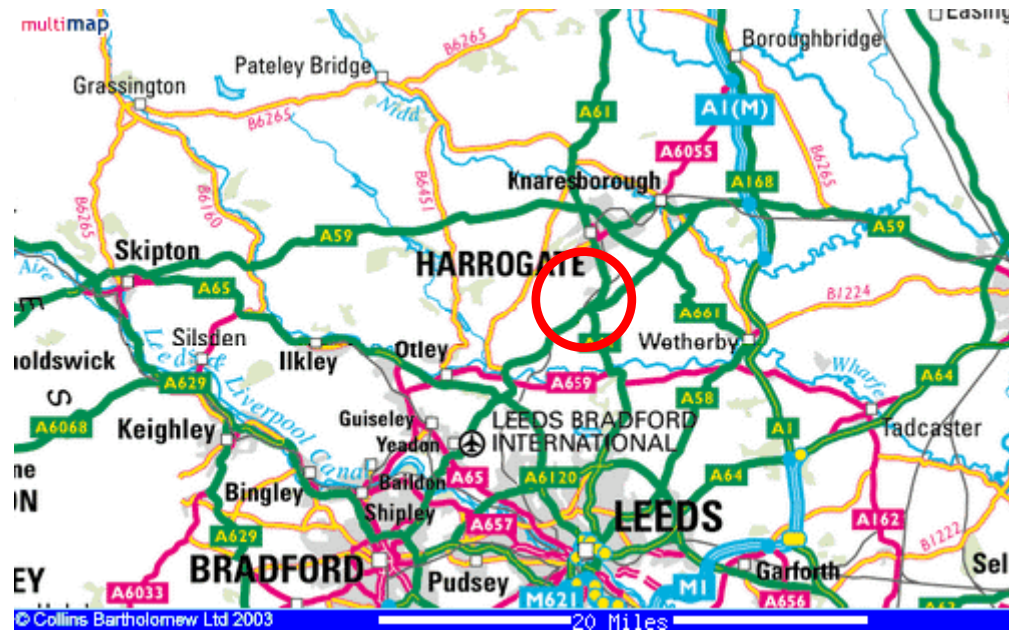

Directions to Harrogate Riding & Language Centre

Spring House Farm

Burn Bridge, Harrogate, HG3 1PW

Telephone + 00 44 (1) 423 87 18 94

Harrogate Riding
& LANGUAGE CENTRE

Directions to Harrogate Riding & Language Centre

Spring House Farm

Burn Bridge, Harrogate, HG3 1PW

Telephone + 00 44 (1) 423 87 18 94

Harrogate Riding
& LANGUAGE CENTRE